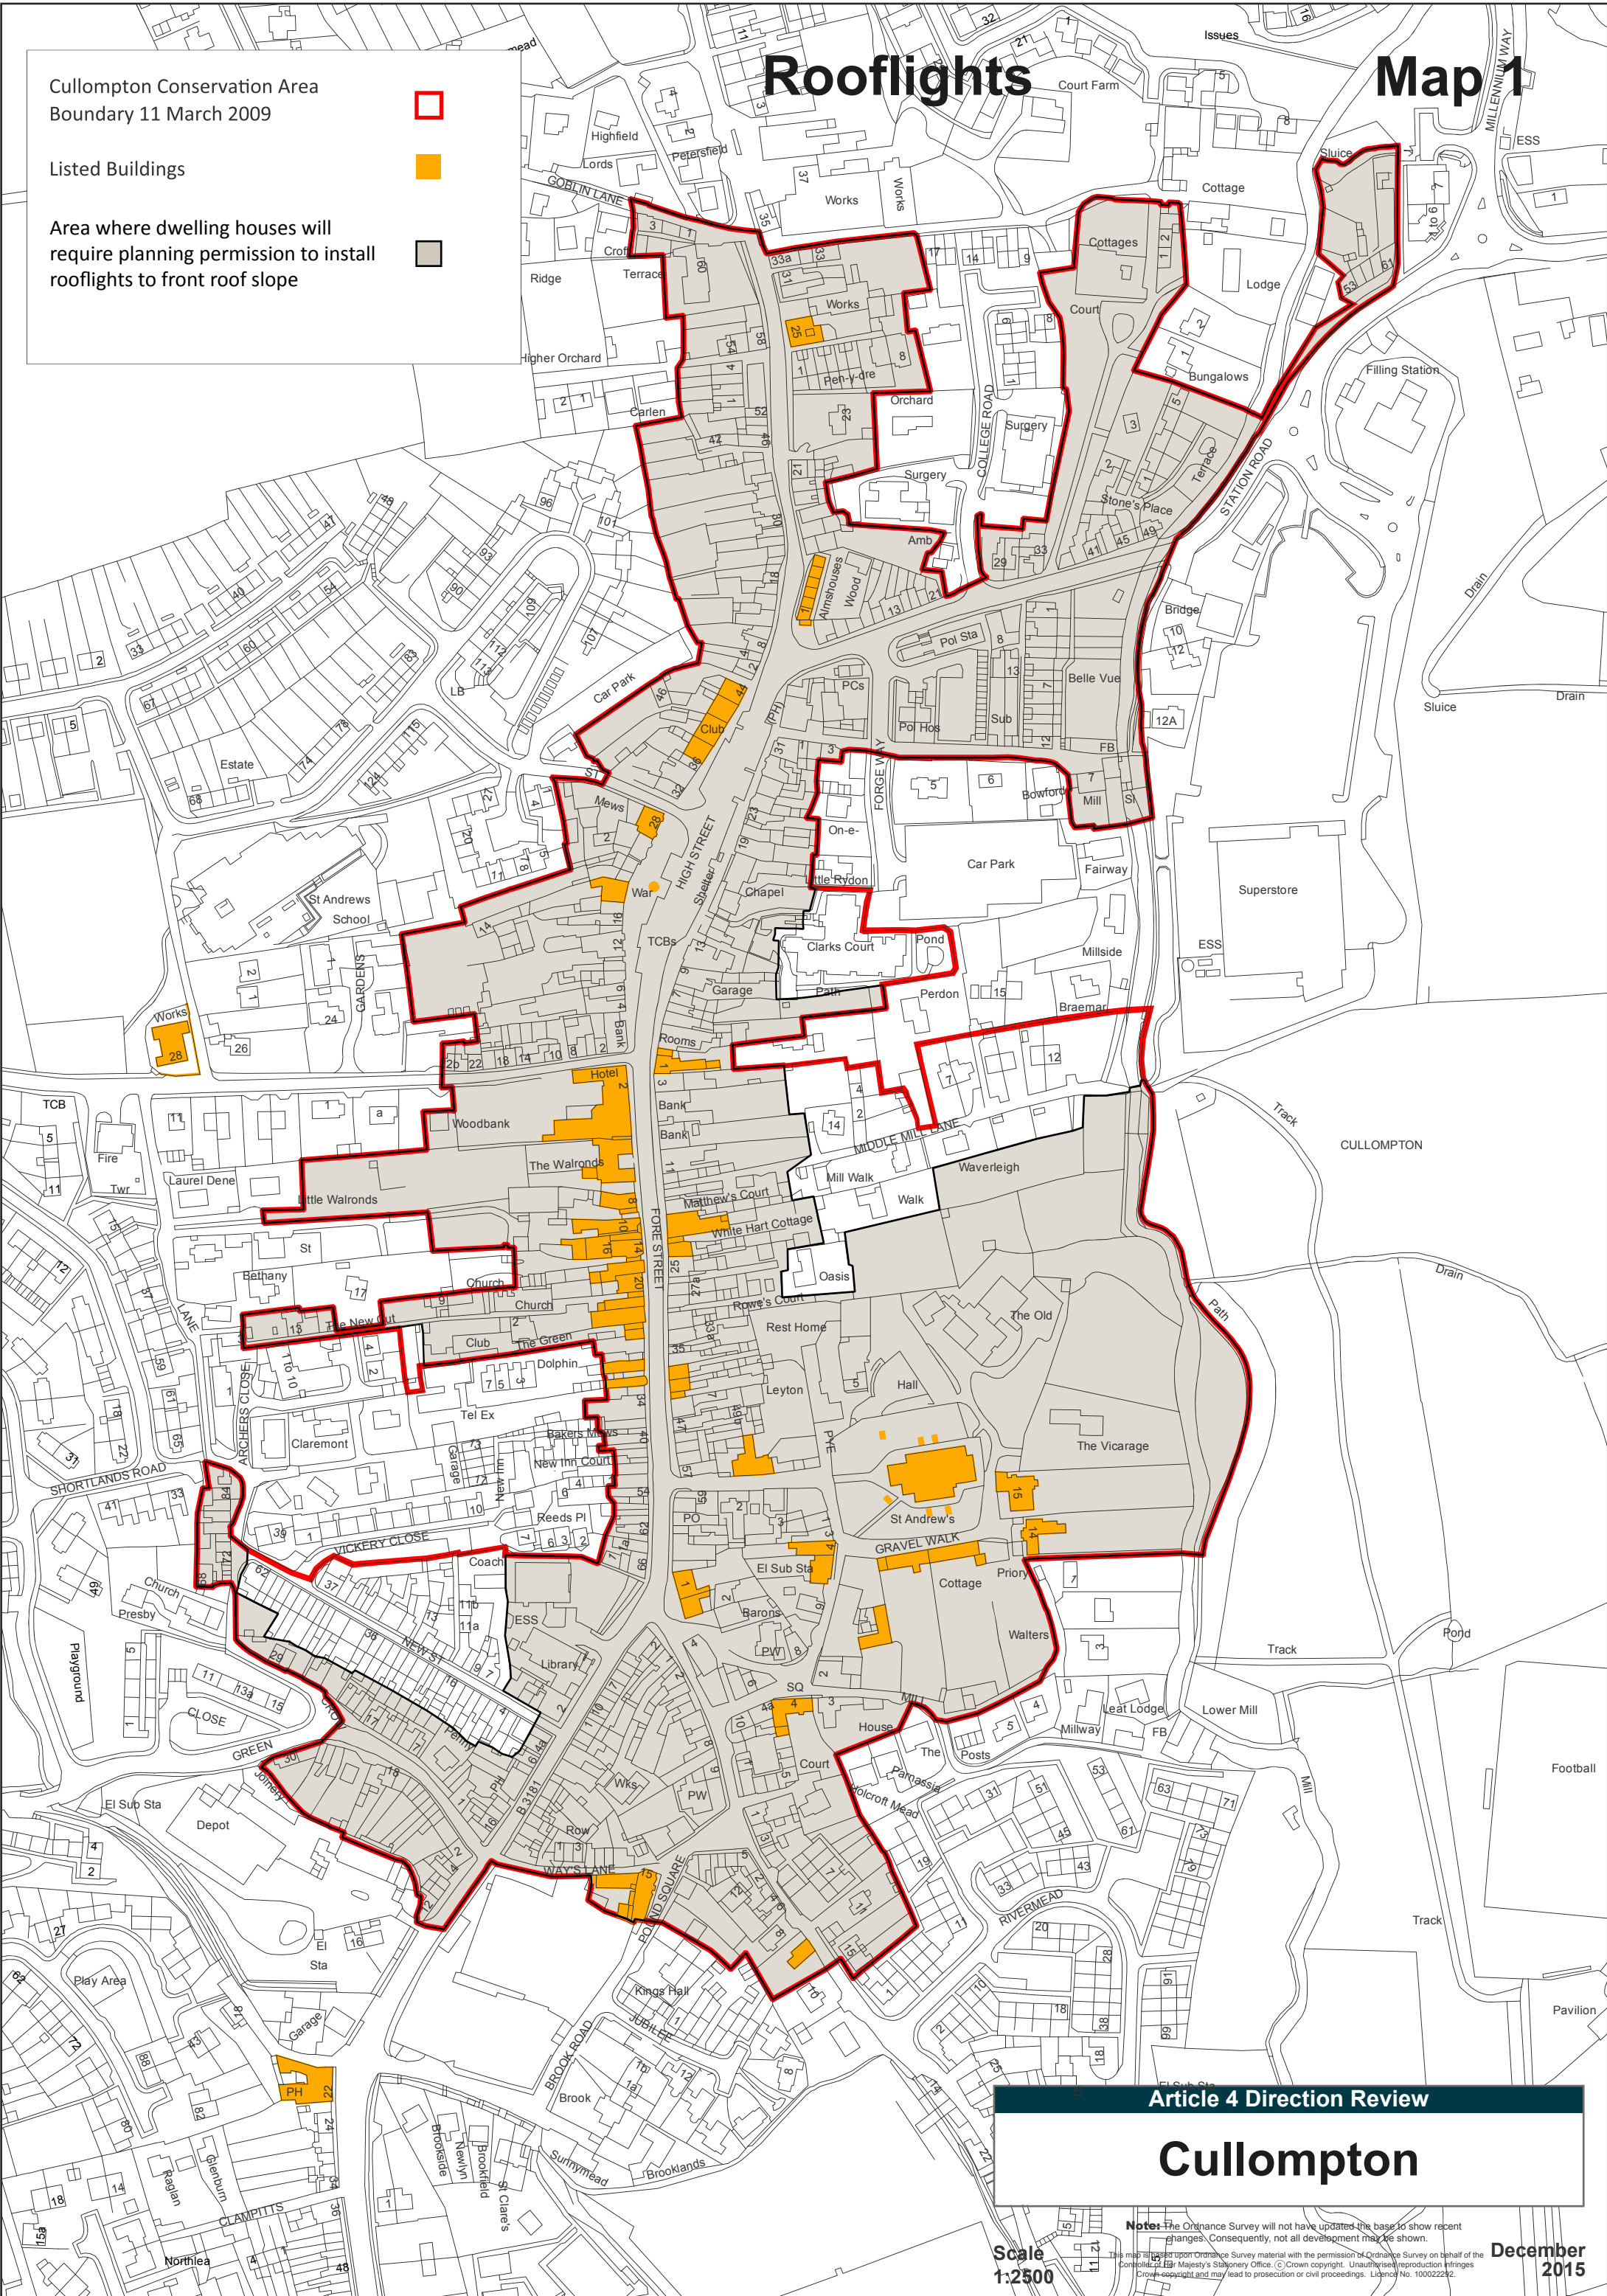

Rooflights

Map 1

Cullompton Conservation Area
Boundary 11 March 2009

Listed Buildings

Area where dwelling houses will
require planning permission to install
rooflights to front roof slope

Article 4 Direction Review
Cullompton

Scale
1:2500

December
2015